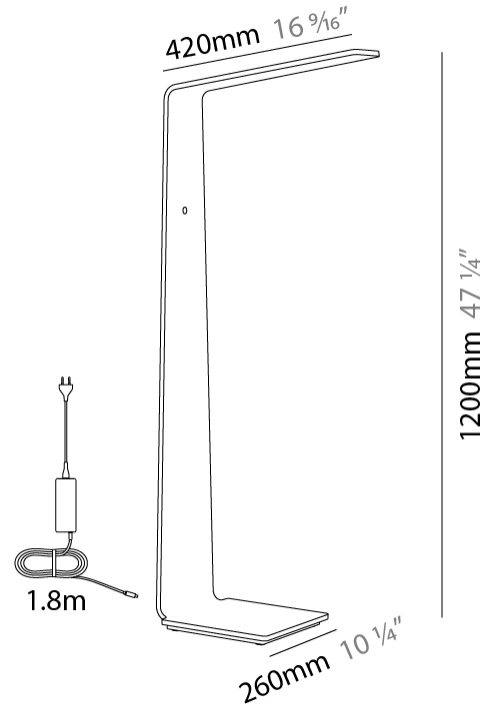

LED2 PORTABLE

D74001-

base number   Finish
Options

1. To build a product code in our configurator select the specify button on the base model # product page
2. To build a manual product code on this datasheet choose from the options listed below in blue font and add the suffix to the base model #

GENERAL

Series: Planko
Subseries: LED2
Brand: Tunto
Division: Design
Mounting Type: Portable
Mounting Location: Floor
Subcategory: Floor

PHYSICAL

Shape: Abstract
Length (mm): 420
Length (in): 16 ⁵/₁₆
Width (mm): 260
Width (in): 15 ³/₁₆
Height (mm): 1200
Height (in): 47 ¹/₄
Light Distribution: Downlight
Fixture Finish: [WAL](#) / [ASH](#) / [OAK](#) / [BLK](#) / [WHI](#)
Fixture Material: Wood
Cable Details: 1800mm / 70.87" cord and plug
Upon Request: Bolt Down

ELECTRICAL

Lamp Type: LED
Input Wattage (W): 16
Dimming: Touch Dimming
Driver Location: Inline Transformer Plug
Input Voltage (V): 120

LED

Color Temperature (°K): 2700
Max. Delivered Lumen (lm): Max 800
CRI: >97 CRI
Lamp Life (hrs): 50000

OPTICAL

RATINGS AND CERTIFICATIONS

Certified By: Certified for North American Standards
IP rating: IP20

PROJECT
TYPE
SPECIFIER
QUANTITY
DATE