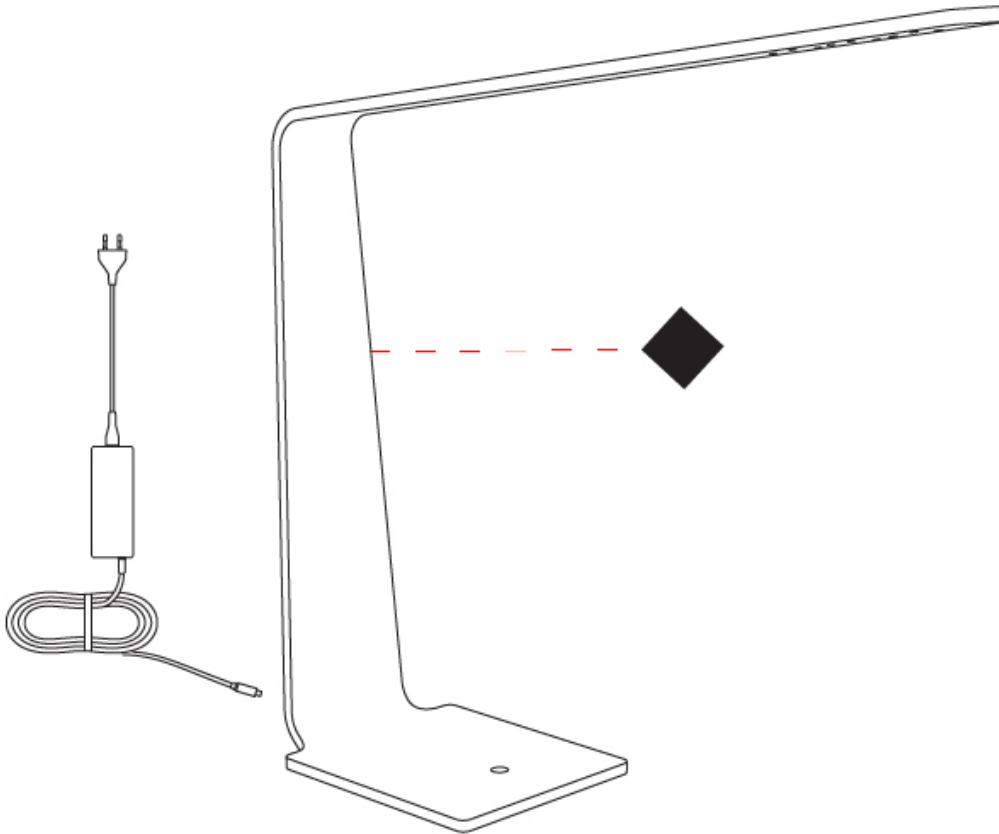

LED4 PORTABLE

D74002-

PROJECT

TYPE

SPECIFIER

QUANTITY

DATE